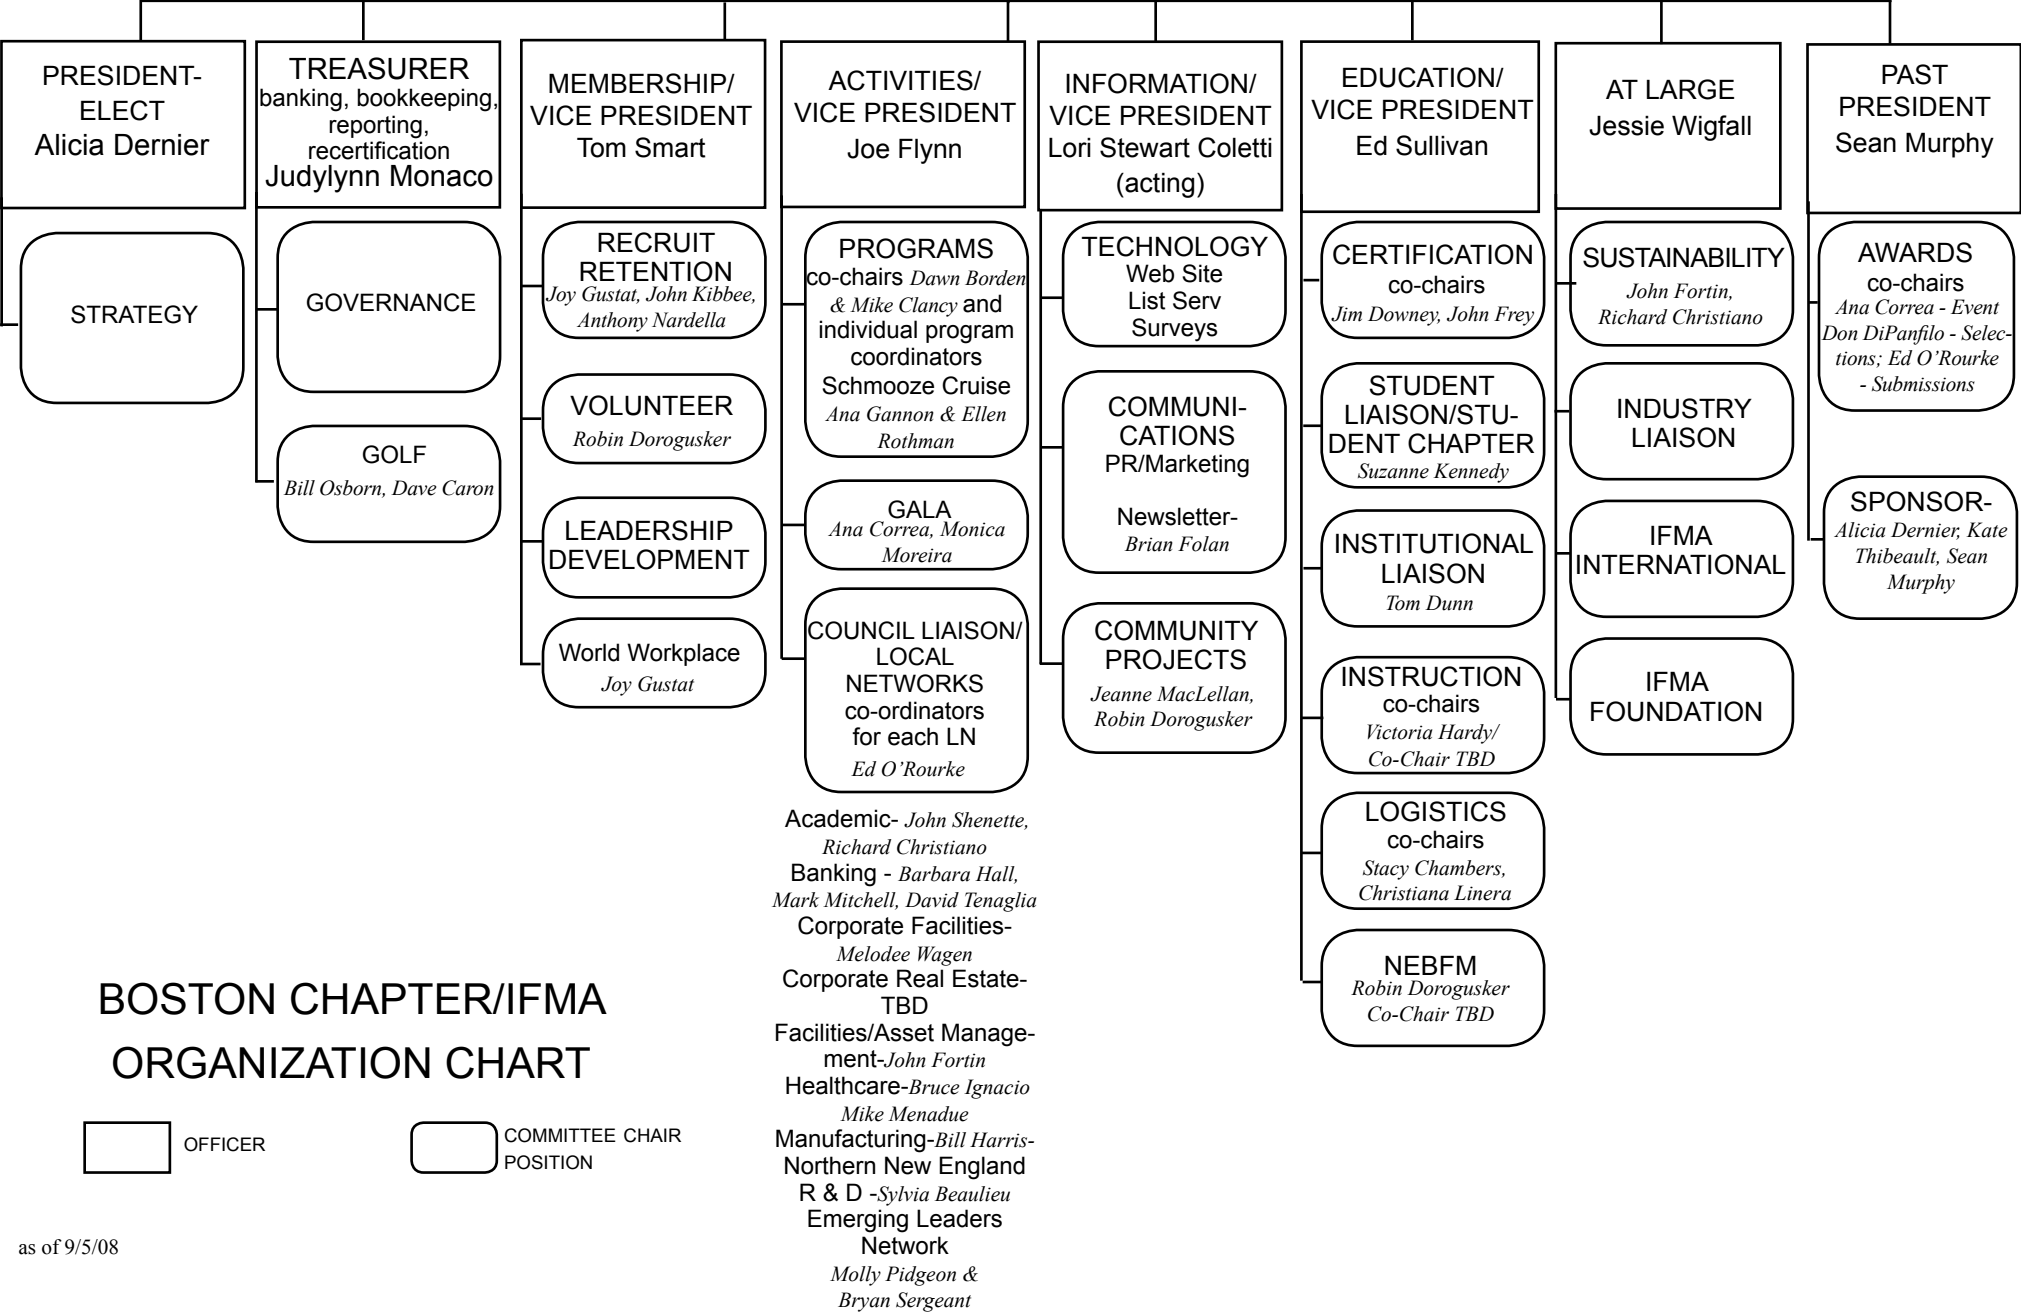

**PROPOSED
BOSTON CHAPTER/IFMA
ORGANIZATION CHART**

OFFICER

COMMITTEE CHAIR
POSITION

PRESIDENT
Kate Thibeault

SERVICES
The Guild Associates, Inc.

**BOSTON CHAPTER/IFMA
ORGANIZATION CHART**

OFFICER

COMMITTEE CHAIR
POSITION

- Academic- *John Shenette,
Richard Christiano*
- Banking - *Barbara Hall,
Mark Mitchell, David Tenaglia*
- Corporate Facilities-
Melodee Wagen
- Corporate Real Estate-
TBD
- Facilities/Asset Manage-
ment-*John Fortin*
- Healthcare-*Bruce Ignacio
Mike Menadue*
- Manufacturing-*Bill Harris*
- Northern New England
R & D -*Sylvia Beaulieu*
- Emerging Leaders
Network
*Molly Pidgeon &
Bryan Sergeant*